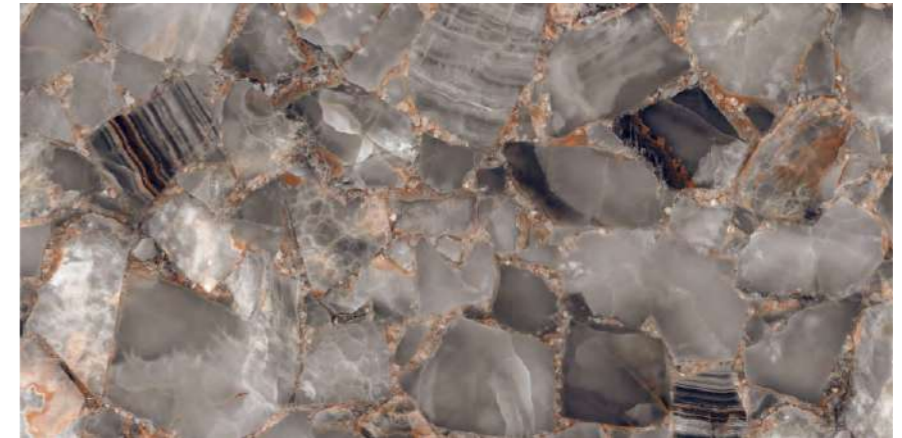

RANDOM
4

 **MEDOW BLACK**

FINISH
HIGH GLOSS

SIZE :
600X1200MM

RANDOM
4

PROTECTION
PROTEZIONE

FIREPROOF
FIREPROOF

DURABILITY
DURABILITÀ