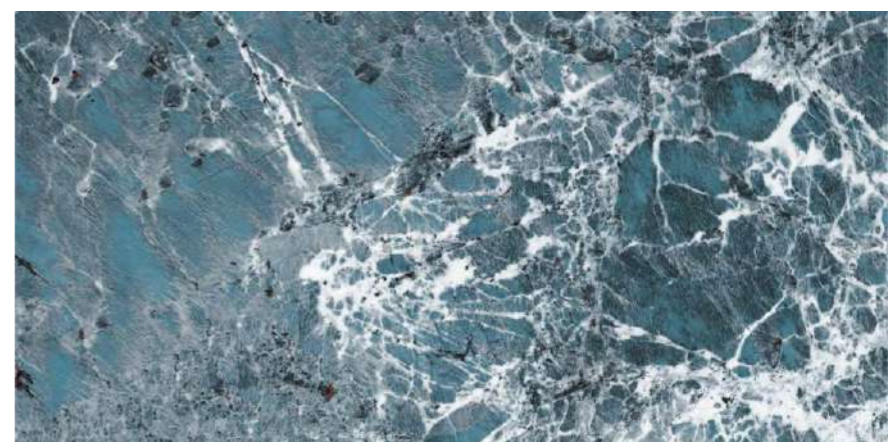

CHILDREN
FRIENDLY SPACES

LIVING
AREA

BATHROOM

KITCHEN

 **AMAZONITE AQUA**

FINISH
HIGH GLOSS

SIZE :
600X1200MM

RANDOM
3