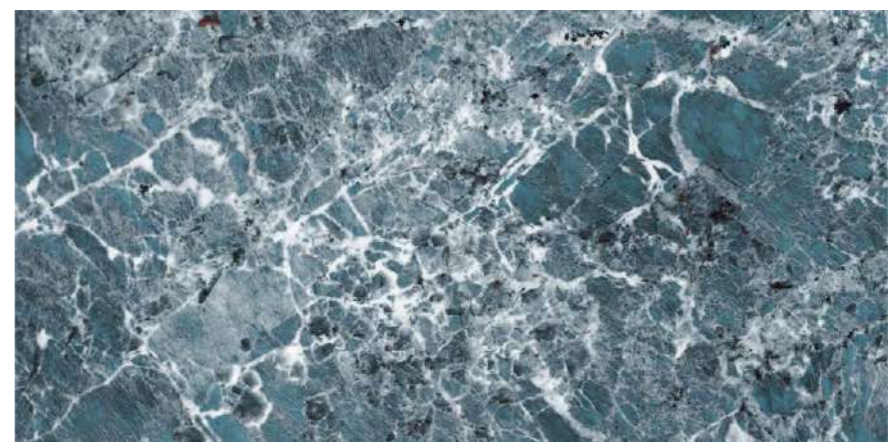

CHILDREN
FRIENDLY SPACES

LIVING
AREA

BATHROOM

KITCHEN

 **AMAZONITE AQUA**

FINISH
HIGH GLOSS

SIZE :
600X1200MM

RANDOM
3